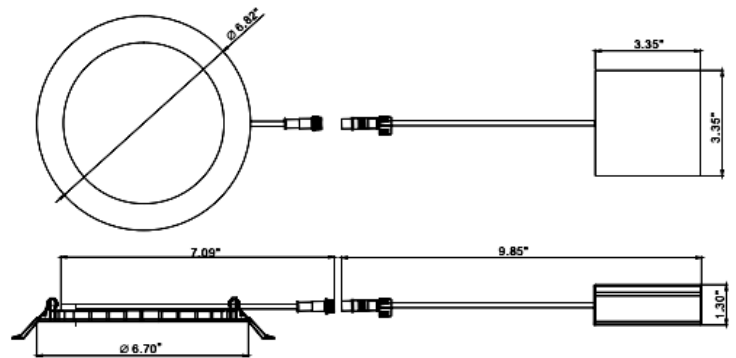

## DIMENSIONS:

1/4" (Thick)

Junction box 1" thick included with fixture

#### OPTIONAL ACCESSORIES:

RSL-EXT-10FT

RSL6-RI/RSL4-RI-13

MODEL	DESCRIPTION
RSL-EXT-10FT	10 Ft. Extension Cable For use with all Slim Light
RSL6-RI-13	6" Round Rough-in Plate, 13" Long
RSL6-RI	6" Round Rough-in Plate, 26" Long